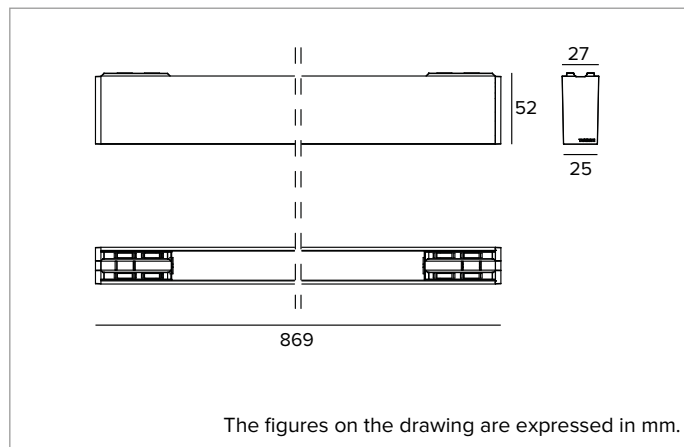

SOURCE

LED Engine made of linear LED boards Ra90.

Energy efficiency class: F

Nominal power: 18W

Nominal flux: 2049lm

Colour rendering index: 90

Rf: 90.9

Rg: 100.1

CCT nominal: 2700K

SDCM: 3

Lifetime (L80/B10): >50000h tq +25°C

ILLUMINOTECHNICAL CHARACTERISTICS

Diffused light: white highly reflective MCPET reflector and opaline polycarbonate Louver screen.

Emission: OPAL

Optical efficiency: 64%

Fixture flux: 1303lm

Luminous efficacy: 66lm/W

Photobiological safety: Compliant with RG1 low risk group

MECHANICAL CHARACTERISTICS

White painted extruded aluminium body. L=869mm

Colour and finish: Plaster white

Dimensions: L=869mm

Weight: 0.83Kg

Version: DIGITAL DIMMING

Degree of protection: IP20

ELECTRICAL CHARACTERISTICS

Fixture Power: 20W

Power supply: 48Vdc

Insulation Class: CLASS 3

Class F: YES

Ambient temperature: 0°C / +25°C

INSTALLATION

Extremely rapid, versatile and simple mechanical and electrical coupling system using magnets which support the fixture on the Power Track and feed power inside the fixture on all versions.

NOTES

Digital Dimming version. 110-277Vac version available on request.

WARRANTY

5 years.

WARNING

Luminaire designed for disposal/recycling at end-of-life. Replaceable (LED only) light source by a professional. Replaceable control gear by a professional.

Due to the technological evolution of the electronic components, the data provided may be updated, and as such, confirmation must be requested during the order process.

Luminous flux and power supply have +/-10% tolerances with respect to the indicated value. tq +25°C (CIE 121).

We reserve the right to make technical changes.

Targetti Sankey S.r.l.
Via Pratese, 164
50145 Firenze - Italy
Tel: +39 055 37911
targetti.com
targetti@targetti.com

CCIAA Firenze
Share Capital:
€ 500.000,00
VAT N. (IT):
01537660480
R.E.A: FI-275656

TARGETTI